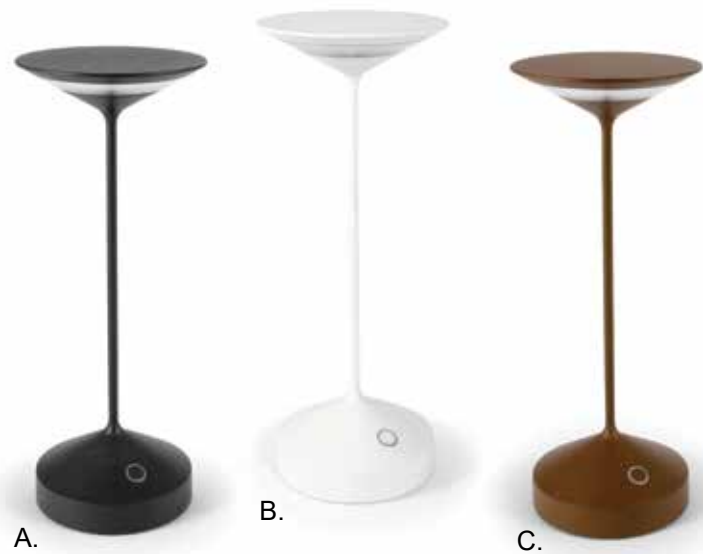

Setting the Mood