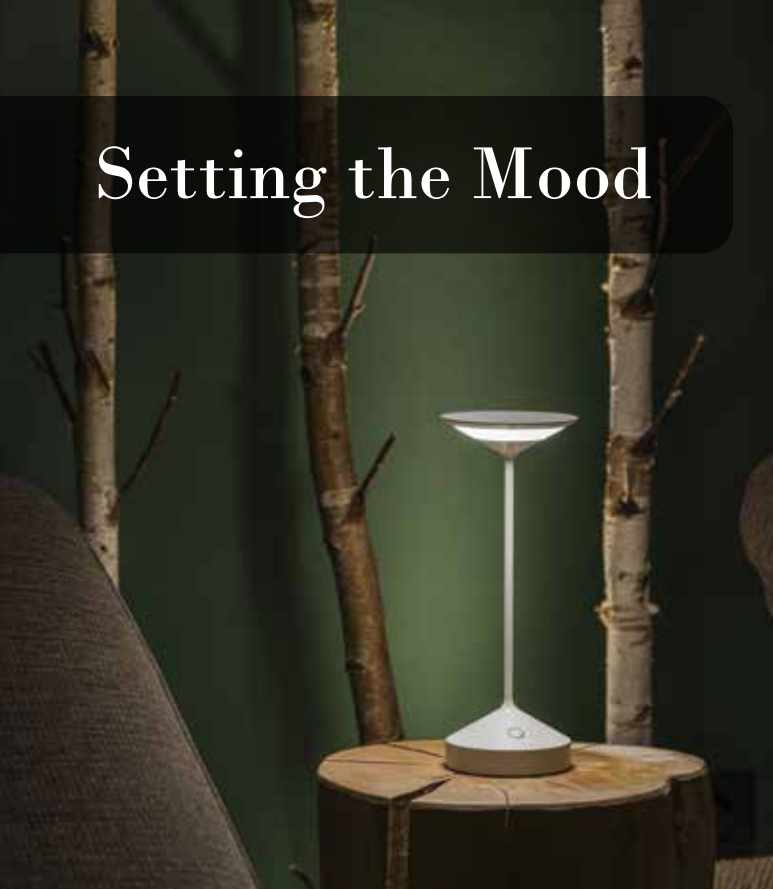

Setting the Mood