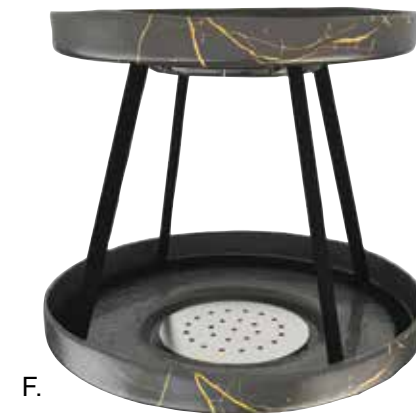

F.

Tasteful Interactions

Seafood Tower

MyGlassStudio elevates fresh seafood to a whole new level, utilizing hand-made/hand-decorated plate glass, formed and annealed for a minimum of 24 hours for incredible strength and durability. Coupled with powder coated metal stands, the seafood towers come complete with stainless steel drains to keep food from sitting in melted water. Dimensions are 12.63" x 10.25".

- D. **6115086** Crackle Blue Glass with White Metal
- E. **6115087** Crackle Cream Glass with White Metal
- F. **6115088** Marble Grey Glass with Black Metal