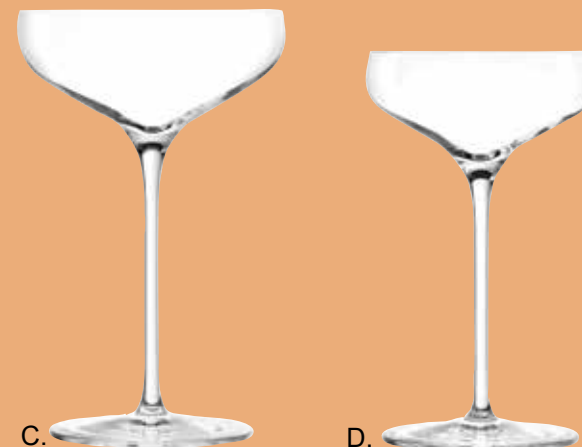

Swing & Twist Glassware

Tasteful Interactions

The large Swing and the smaller Twist coupes captivate with their delicate lines, which stands in charming contrast to the voluminous opulence of the bowls.

- C. **6114730** Swing Coupe, 10.25 oz
- D. **6115070** Twist Coupe, 7.75 oz