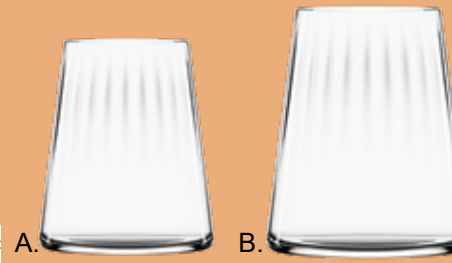

Symphony Stemless Glassware

Secrets & Surprises

The extravagant shape of the Symphony glass series stands out from the mediocrity with clear contours. The striking vertical textures increase the surface area of the glass, helping the aromas to develop freely.

- A. **6115069** Tumbler, 12.75 oz
- B. **6115070** Tumbler, 17 oz