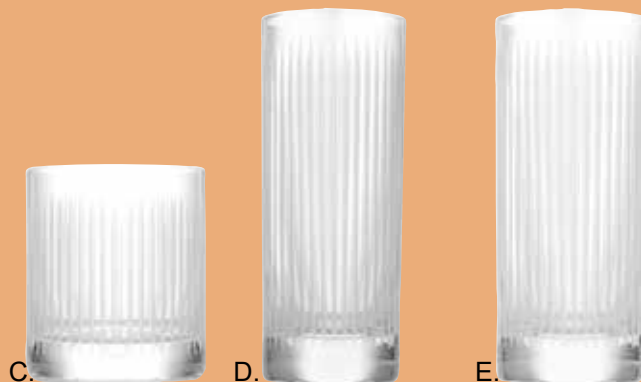

Soho Glassware

Secrets & Surprises

Soho raises the bar of contemporary glassware with debossed, cut lines to elevate cocktails to new heights.

- C. **6115063** Whiskey Tumbler, 11.25 oz
- D. **6115061** Large Juice, 13.5 oz
- E. **6115062** Longdrink, 14.25 oz