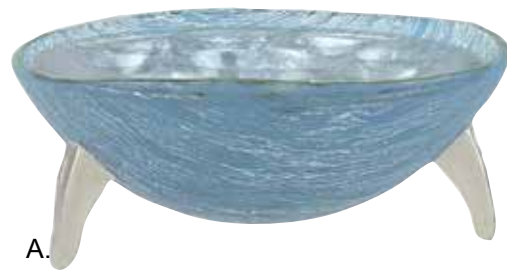

Caviar Server

Signature Touches

MyGlassStudio Caviar Servers are exquisite vessels for presenting caviar. Metallic silver or gold legs elevate the colorful organic shaped bowls and are sized perfectly to hold ice, while the clear glass insert is sectioned appropriately for caviar and all the accoutrements. Servers measure 10.25" x 3.875" and can hold 7.5 ounces.

- A. **6115079** Crackle Dusk Blue w/Silver Legs
- B. **6115085** Crackle Cream w/Silver Legs
- C. **6115084** Grey Marble w/Gold Legs

A.