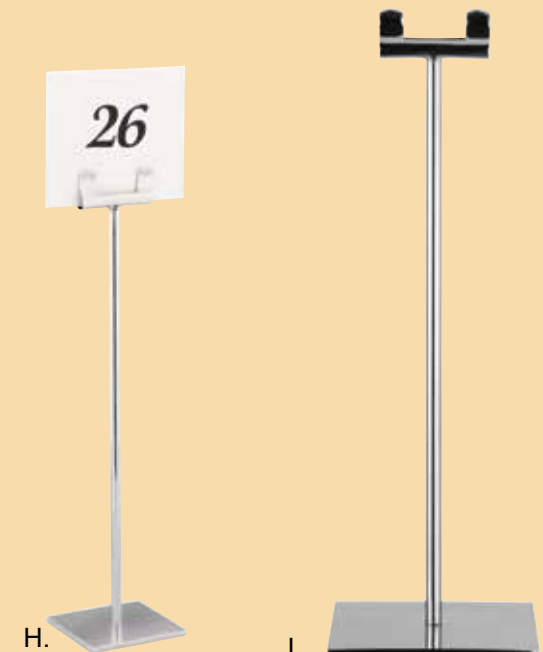

Setting the Mood

Whimsical Card Holders

Signature Touches

Personality isn't a problem with these whimsical polyresin card holders! Featuring a cow, fish, pig and hen, these card holders can be used to label corresponding dishes on the buffet. They also make great place card holders to help wait staff easily identify the protein that the guest requested. Cards are sold separately.

- A. 6115485 Pig
- B. 6115486 Fish
- C. 6115484 Hen
- D. 6115487 Cow

Table Card Holders

A simple and convenient solution, these card/number holders are perfect for showcasing your name cards, table numbers, food items, menu specials, and reserved signs. These holders ensure your signage is easy to see. Available in a black powder-coated finish or chrome-plated finish.

- E. 6011186 8" H, Black
- F. 737345 12" H, Chrome
- G. 105689 15" H, Black
- 912603 18" H, Black

Number Stands

Signature Touches

Made from elegant stainless steel, these number stands will add style to any banquet table or display.

- H. 6050373 4" W x 12" H
- I. 321196 4" W x 18" H

H.

I.

Tealight and Votive Lamps

From modern polished chrome to elegant mercury glass, Hollowick has many tealight and votive lamp options for every event.

- A. 6115059 Chrome Direction™ Frame for Quad™ Votive, 4.5" H
- B. 6094672 Clear Satin Panel Quad™ Votive, 4.38" H x 2.5" sq
- C. 6115058 Clear Jewel Quad™ Votive, 4.38" H x 2.5" sq
- D. 6050288 Antique Gold Quad™ Votive, 3.3" H x 2.38" dia
- E. 6084966 Chantilly Pewter/Gold Votive, 3.3" H x 2.38" dia
- F. 6109220 Chantilly Black Votive, 3.3" H x 2.38" dia
- G. 6114111 Mercury Glass Votive, 4" H x 3" dia
- H. 6115057 Classic Mercury Glass Votive, 4.38" H x 3.45" sq
- I. 441192 Disposable Votive Fuel, 12 Hour, 1.10" H x 2" dia