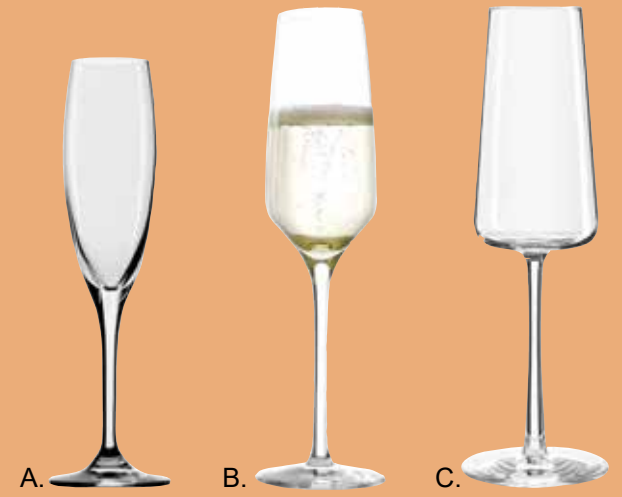

Toasting

Champagne Flutes
Stölzle Lausitz flutes from RAK Porcelain USA, feature laser-cut and fire-polished rims, machine-blown bowls, and drawn stems.

A. **6043011** Celebration, 6 oz
B. **6042653** Experience, 6.75 oz
C. **6088743** Power, 8.5 oz

Tasteful Interactions

Champagne Flutes
With Libbey's meticulous craftsmanship, your guests can enjoy their bubbly in style.

A. **6041299** Vino Grande, 6 oz
B. **684414** Vina Trumpet, 6.5 oz
C. **6038503** Renaissance, 8 oz
D. **6039723** Prism, 8 oz

Tasteful Interactions

Champagne Flutes
Chef & Sommelier flutes from Arc Cardinal deliver strength, durability, and style for all your special events.

D. **440299** Cabernet, 6 oz
E. **6010080** Exalt, 6.25 oz
F. **6111645** Symmetrie, 7.5 oz

Tasteful Interactions