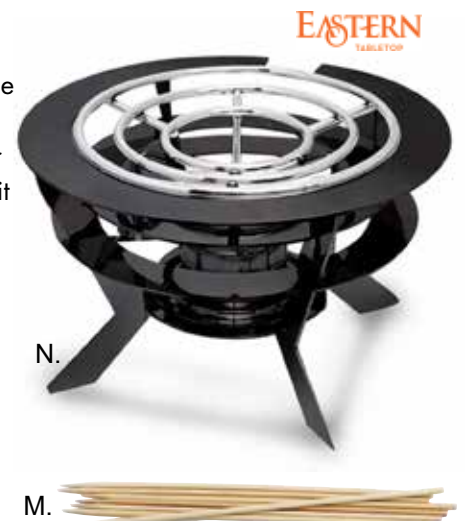

S'Mores Accessories

Tasteful Interactions

These s'mores are bound to be a hit with every generation, so make sure you have all the supplies needed for this fun-to-assemble treat. The action station, from Eastern Tabletop, is made from heavy-duty stainless steel and includes the metal grate. Display all of your s'mores ingredients on TableCraft's Gastronorm Display Crate. Made of Acacia wood, it sits on top of the collapsible, powder coated steel black tiered frame.

- D. **6114967** Lazy Susan, 18" dia
- E. **6076473** Gastronorm Crate, Acacia, Half Size
- F. **6115028** Tiered Frame, Half Size
- G. **6115229** Ramekin, 2 oz
- H. **6115234** Ramekin, 4 oz
- I. **6115237** Ramekin, 12 oz
- J. **6115238** Ramekin, 14 oz
- K. **6115239** Terra Bowl, 24 oz
- L. **6100359** Paddle Tongs, 3.5"
- M. **6066571** Skewer, 10"
- N. **6115047** Live Era SS Action Station Stand