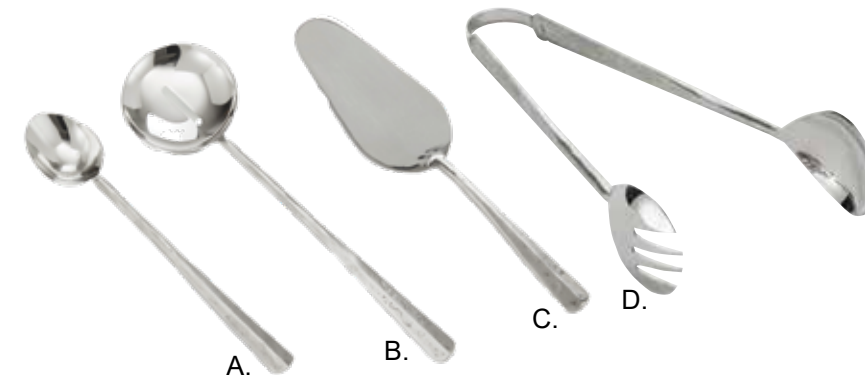

- A. **6114959** Salad Spoon, 9.38"
- B. **6114961** Slotted Spoon, 12"
- C. **6114958** Pastry Server, 11"
- **6114963** Tong, 6"
- D. **6114964** Tong, 9"
- **6114962** Tong, 11.75"