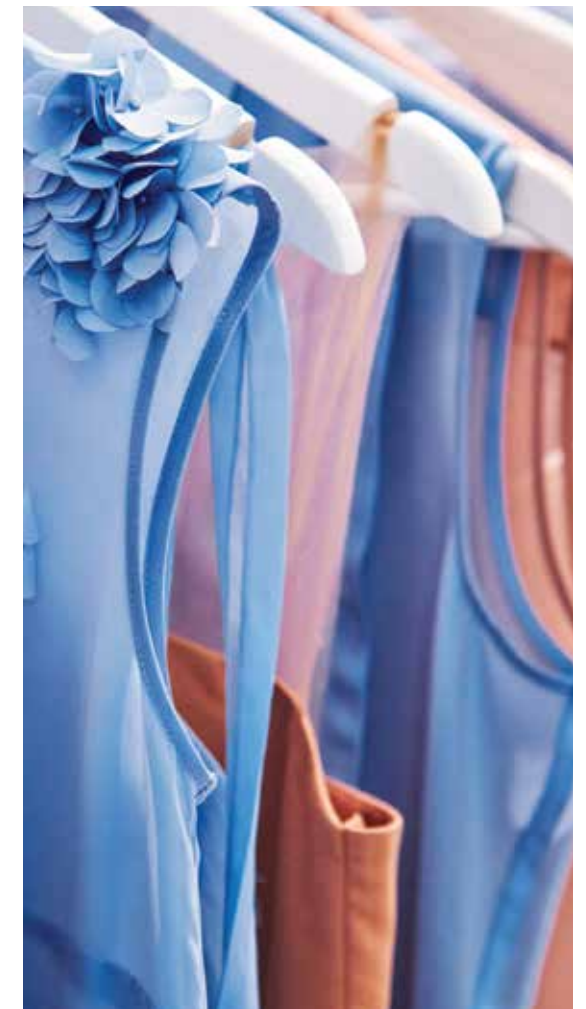

Mirrors Tumblers

Signature Touches

Add shimmering glamour to your next event with the reflective colors of the Mirrors collection from Stölzle Lausitz. The perfectly balanced stemless wine glasses are an enchanting addition to any table setting. Dishwasher safe up to 1,000 cycles.

- A. **6115068** Silver, 16.5 oz
- B. **6115066** Turquoise, 16.5 oz
- C. **6115064** Blue, 16.5 oz
- D. **6115065** Violet, 16.5 oz
- E. **6115067** Brown, 16.5 oz