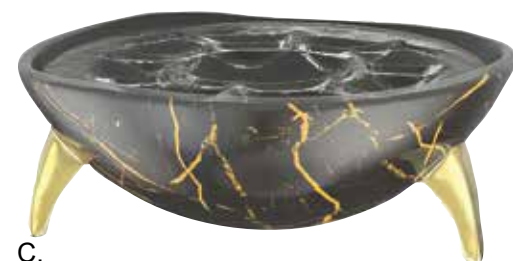

Serving with Style

Caviar Server

Signature Touches

MyGlassStudio Caviar Servers are exquisite vessels for presenting caviar. Metallic silver or gold legs elevate the colorful organic shaped bowls and are sized perfectly to hold ice, while the clear glass insert is sectioned appropriately for caviar and all the accoutrements. Servers measure 10.25" x 3.875" and can hold 7.5 ounces.

- A. **6115079** Crackle Dusk Blue w/Silver Legs
- B. **6115085** Crackle Cream w/Silver Legs
- C. **6115084** Grey Marble w/Gold Legs

A.

B.

C.

A.

B.

C.

Arcoroc Accessories

Tasteful Interactions

Elevate your presentation with these Arcoroc serving pieces from Arc Cardinal. Constructed from durable stainless steel, the french fry holder features convenient handles. Also made from stainless steel, the taco holder will keep your taco presentation neat and tidy. Its versatile, reversible design allows you to serve either 2 or 3 tacos. The wood tray features 3 built-in wells to hold french fry baskets, sauce ramekins, soup bowls, and more.

- A. **6114479** French Fry Holder, Black, 4" L x 4.5" W x 5.25" H
- B. **6114478** Taco Holder 2/3, Black, 2" L x 8.5" W x 4" H
- C. **6114474** Wood Tray, 3 Double Wells, 14.5" L x 4.75" W

D.

E.

S'Mores Accessories

Tasteful Interactions

These s'mores are bound to be a hit with every generation, so make sure you have all the supplies needed for this fun-to-assemble treat. The action station, from Eastern Tabletop, is made from heavy-duty stainless steel and includes the metal grate. Display all of your s'mores ingredients on TableCraft's Gastronorm Display Crate. Made of Acacia wood, it sits on top of the collapsible, powder coated steel black tiered frame.